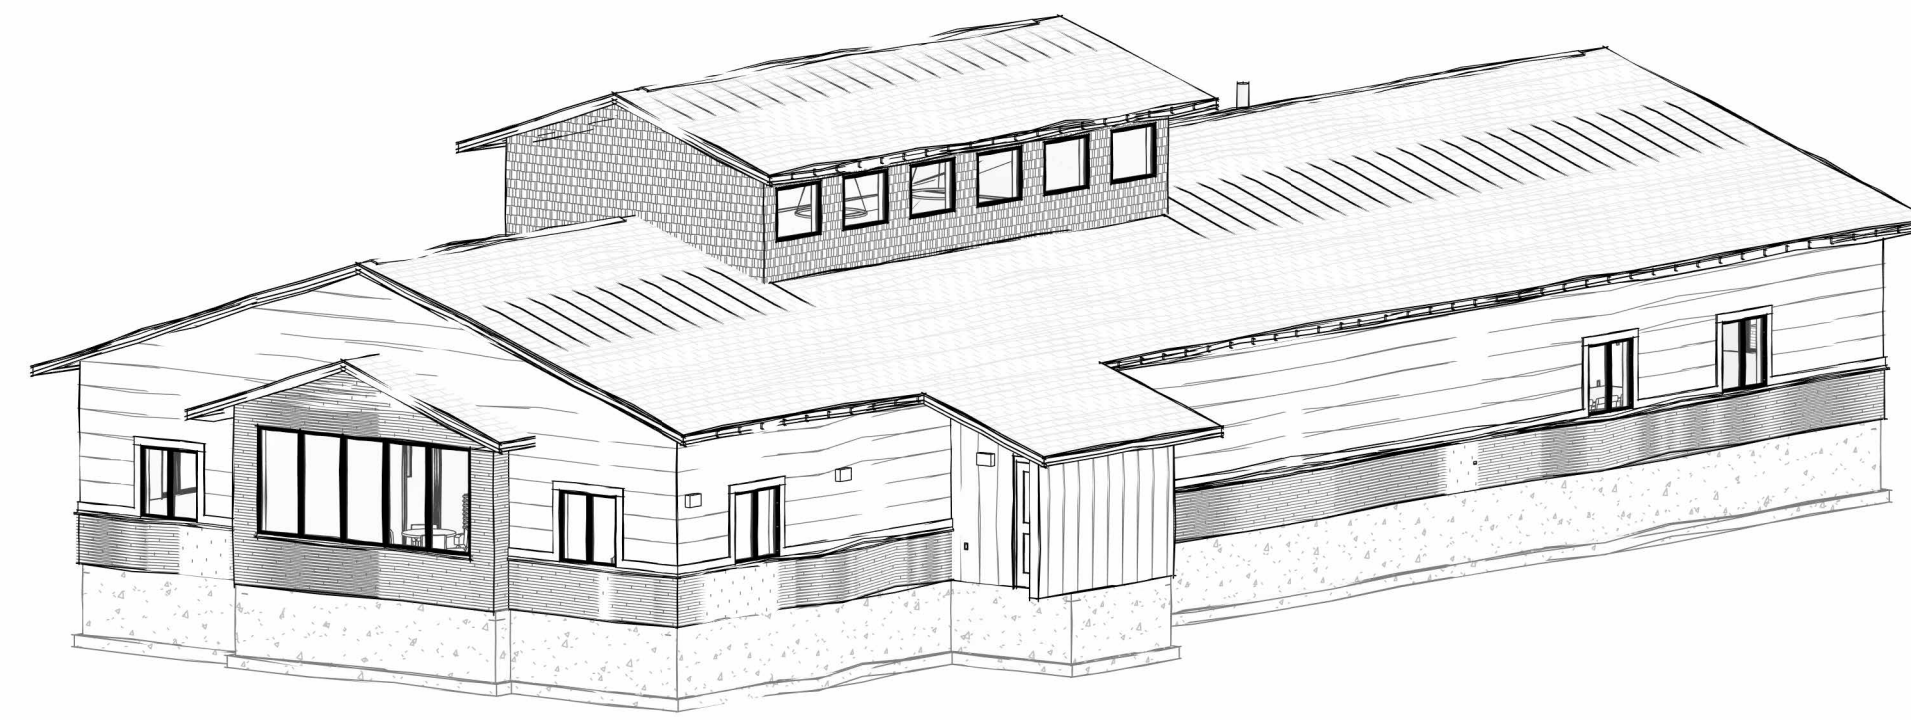

Westlund
www.WestlundAE.com
715-254-8757

Project Number: 24016

New Expansion to the

Forest Lodge Library

Cable, WI 54821

Drawn:
WAE

Rev:

Date:
06-24-25

Sheet:
1

Westlund
www.WestlundAE.com
715-254-8757

Project Number: 24016

New Expansion to the

Forest Lodge Library

Cable, WI 54821

Drawn:
WAE

Rev: