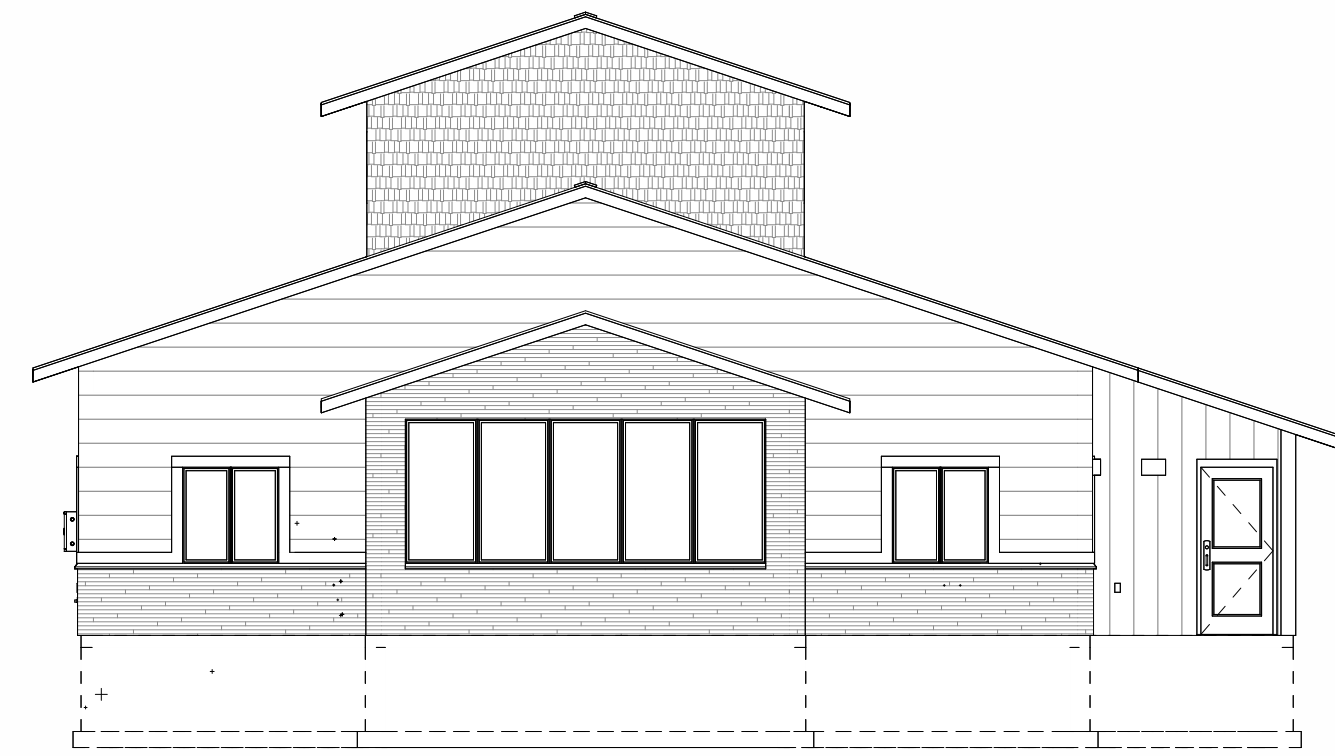

Westlund
www.WestlundAE.com
715-254-8757

Project Number: 24016

New Expansion to the

Forest Lodge Library

Cable, WI 54821

Drawn:
WAE

Rev:

Date:
06-24-25

Sheet:
1

Westlund
www.WestlundAE.com
715-254-8757

Project Number: 24016

New Expansion to the

Forest Lodge Library

Cable, WI 54821

Drawn:
WAE

Rev: