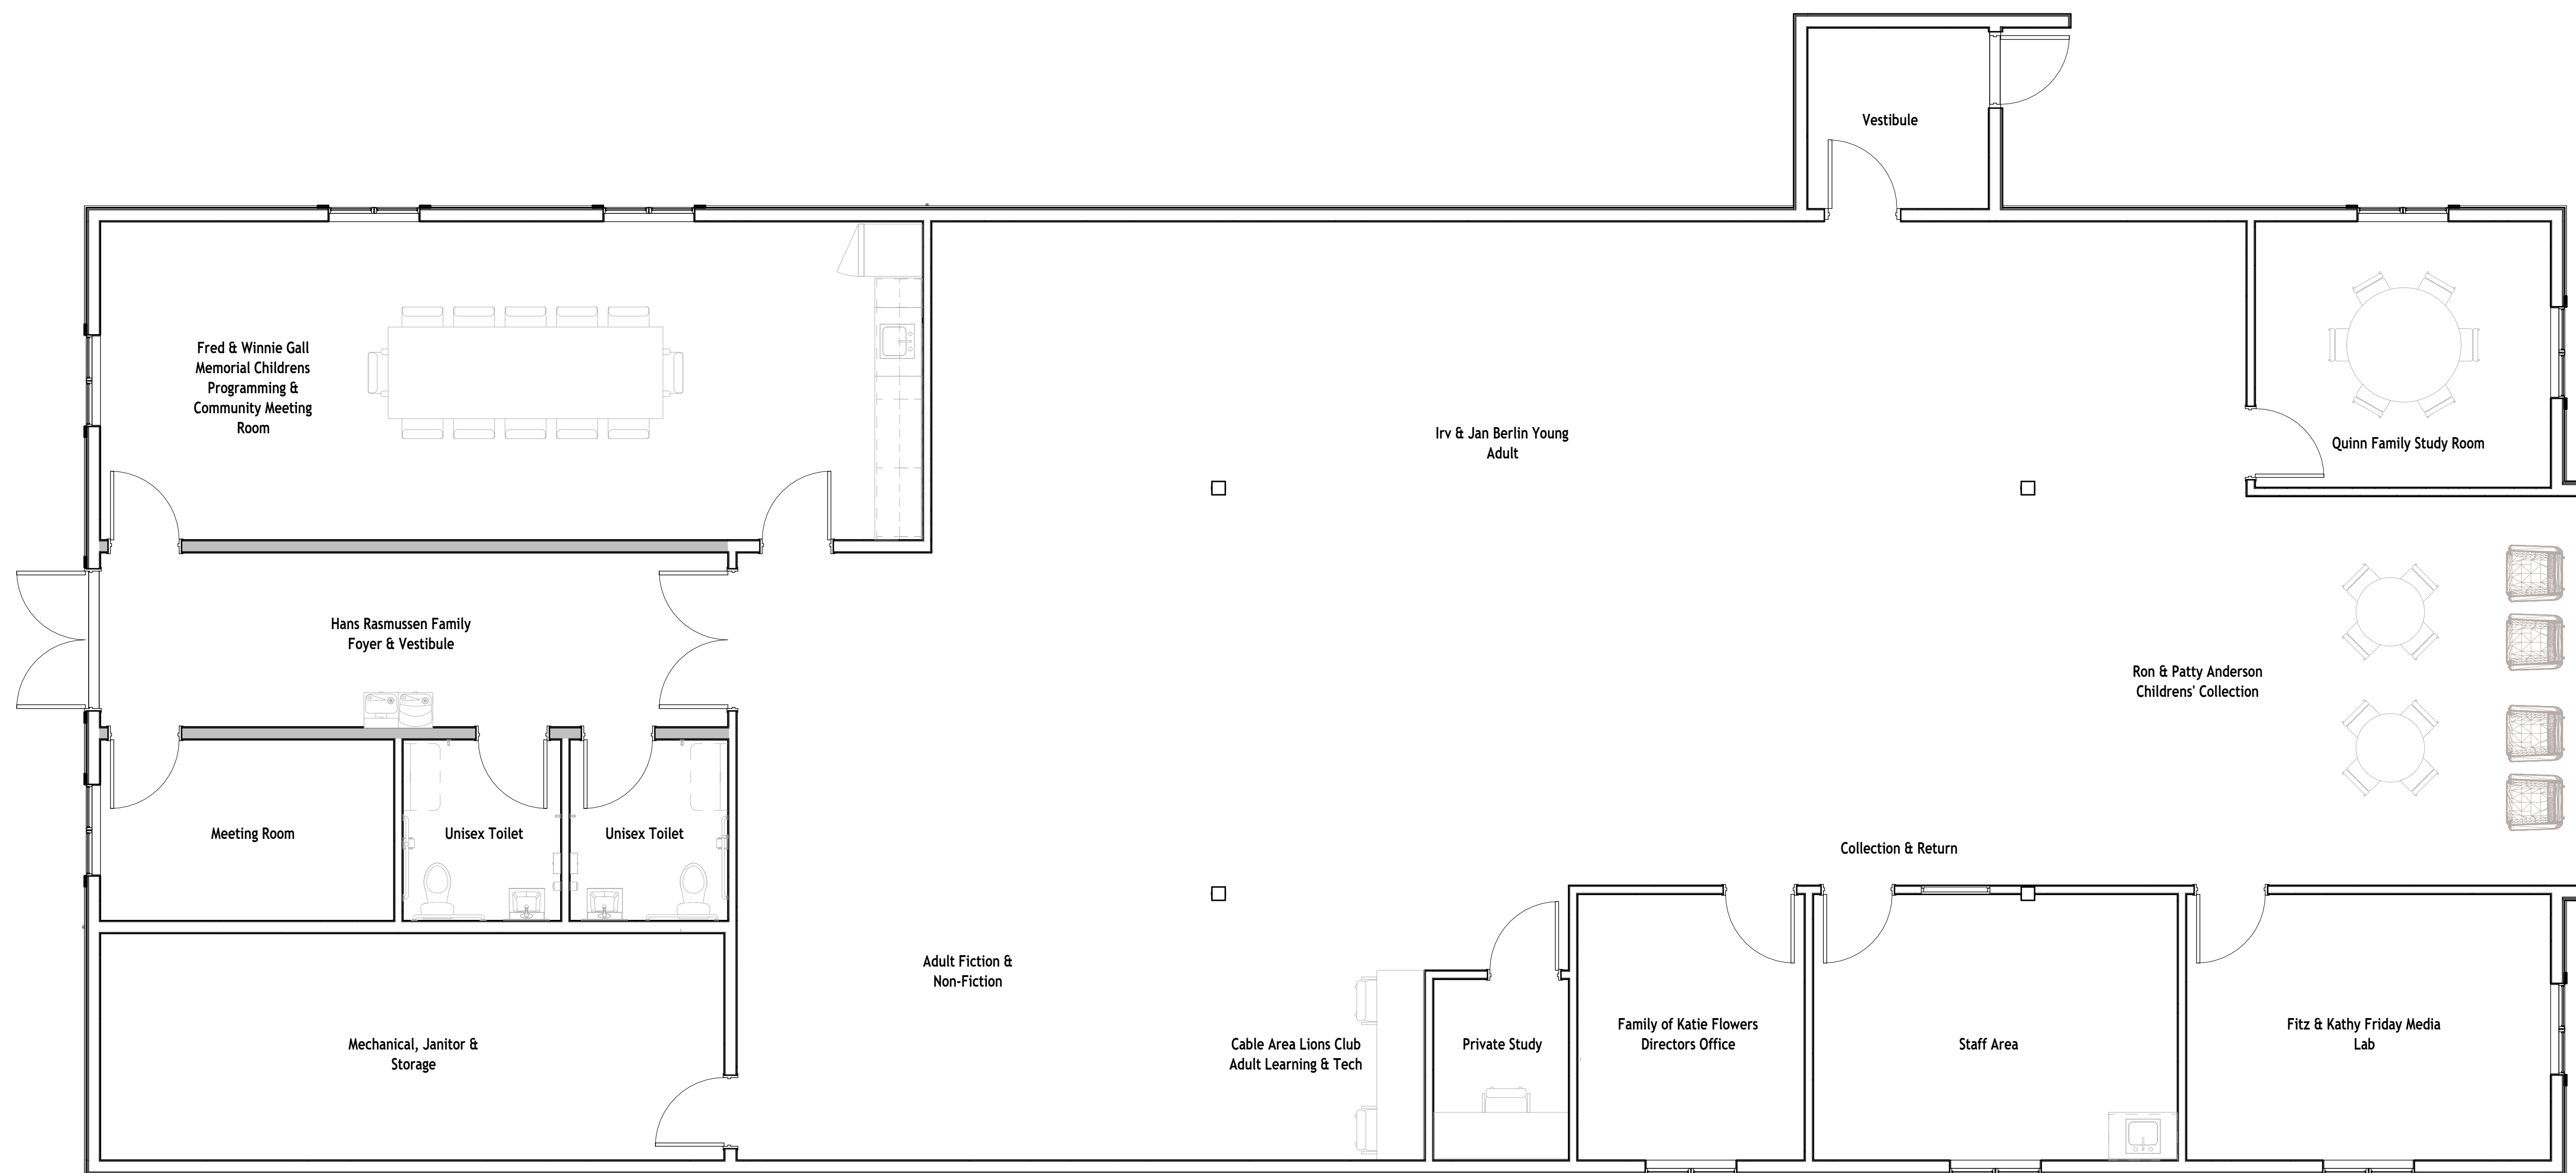

Westlund
www.WestlundAE.com
715-254-8757

Project Number: 24016

New Expansion to the

Forest Lodge Library

Cable, WI 54821

Drawn:
WAE

Rev:

Date:
06-24-25

Sheet:
2