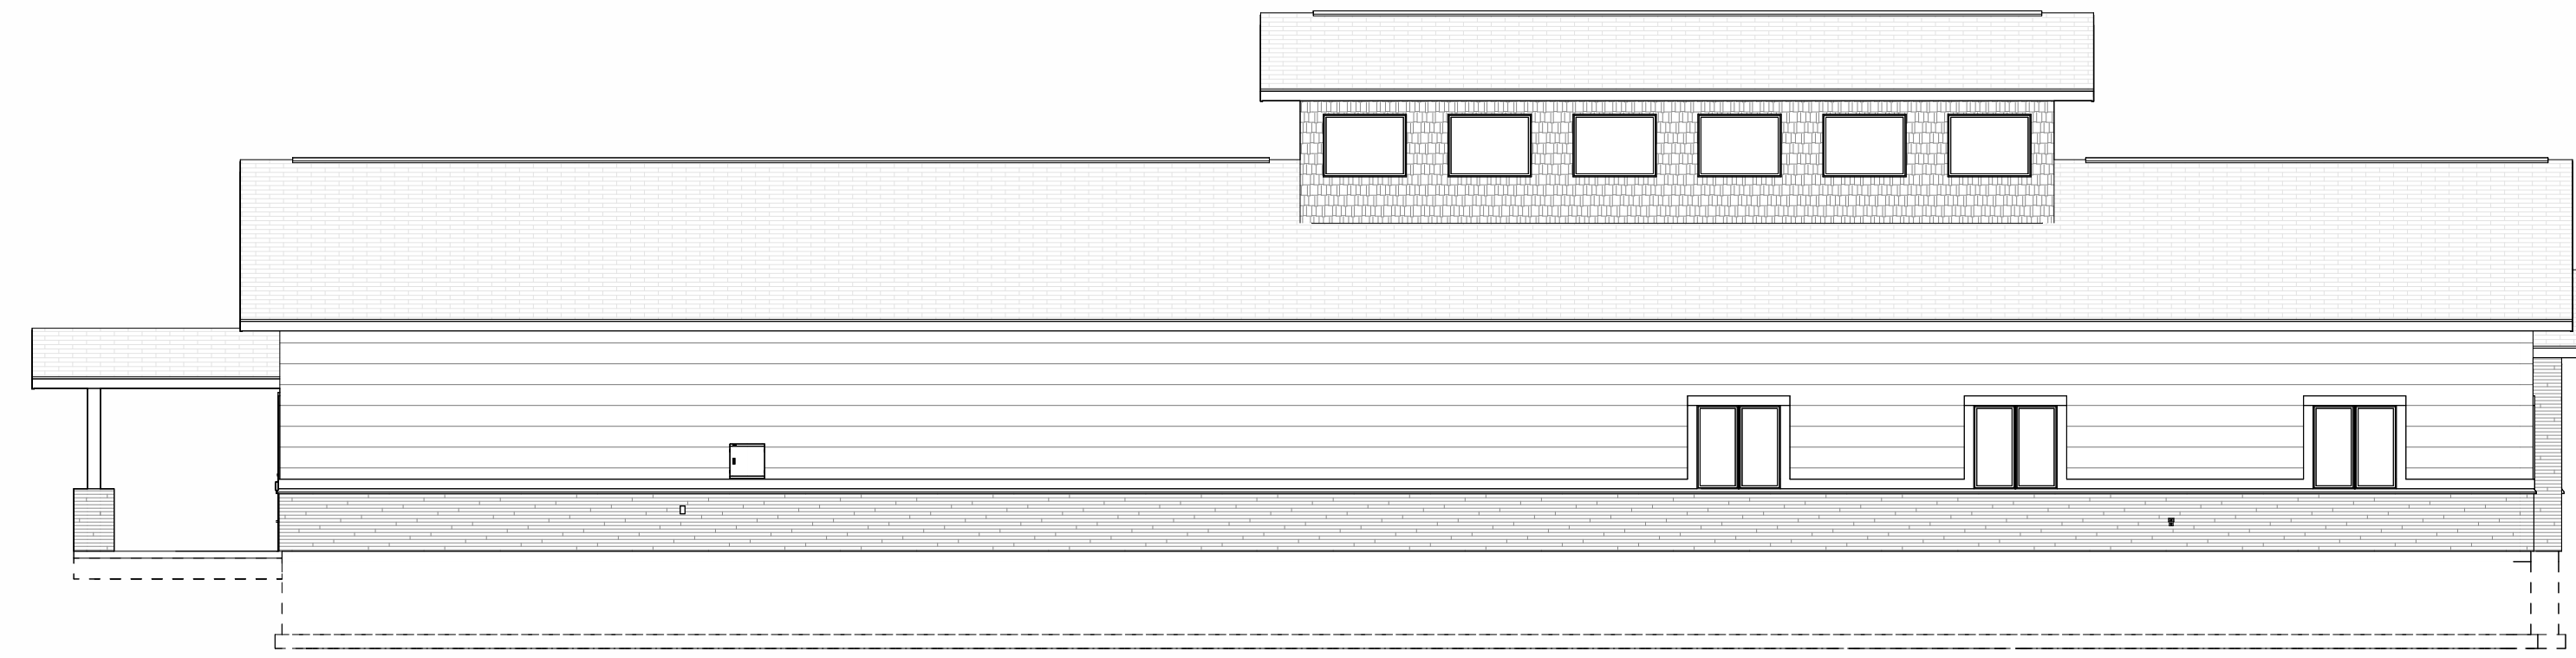

Westlund
www.WestlundAE.com
715-254-8757

Project Number: 24016

New Expansion to the

Forest Lodge Library

Cable, WI 54821

Drawn:
WAE

Rev:

Date:
06-24-25

Sheet:
1

Westlund
www.WestlundAE.com
715-254-8757

Project Number: 24016

New Expansion to the

Forest Lodge Library

Cable, WI 54821

Drawn:
WAE

Rev: