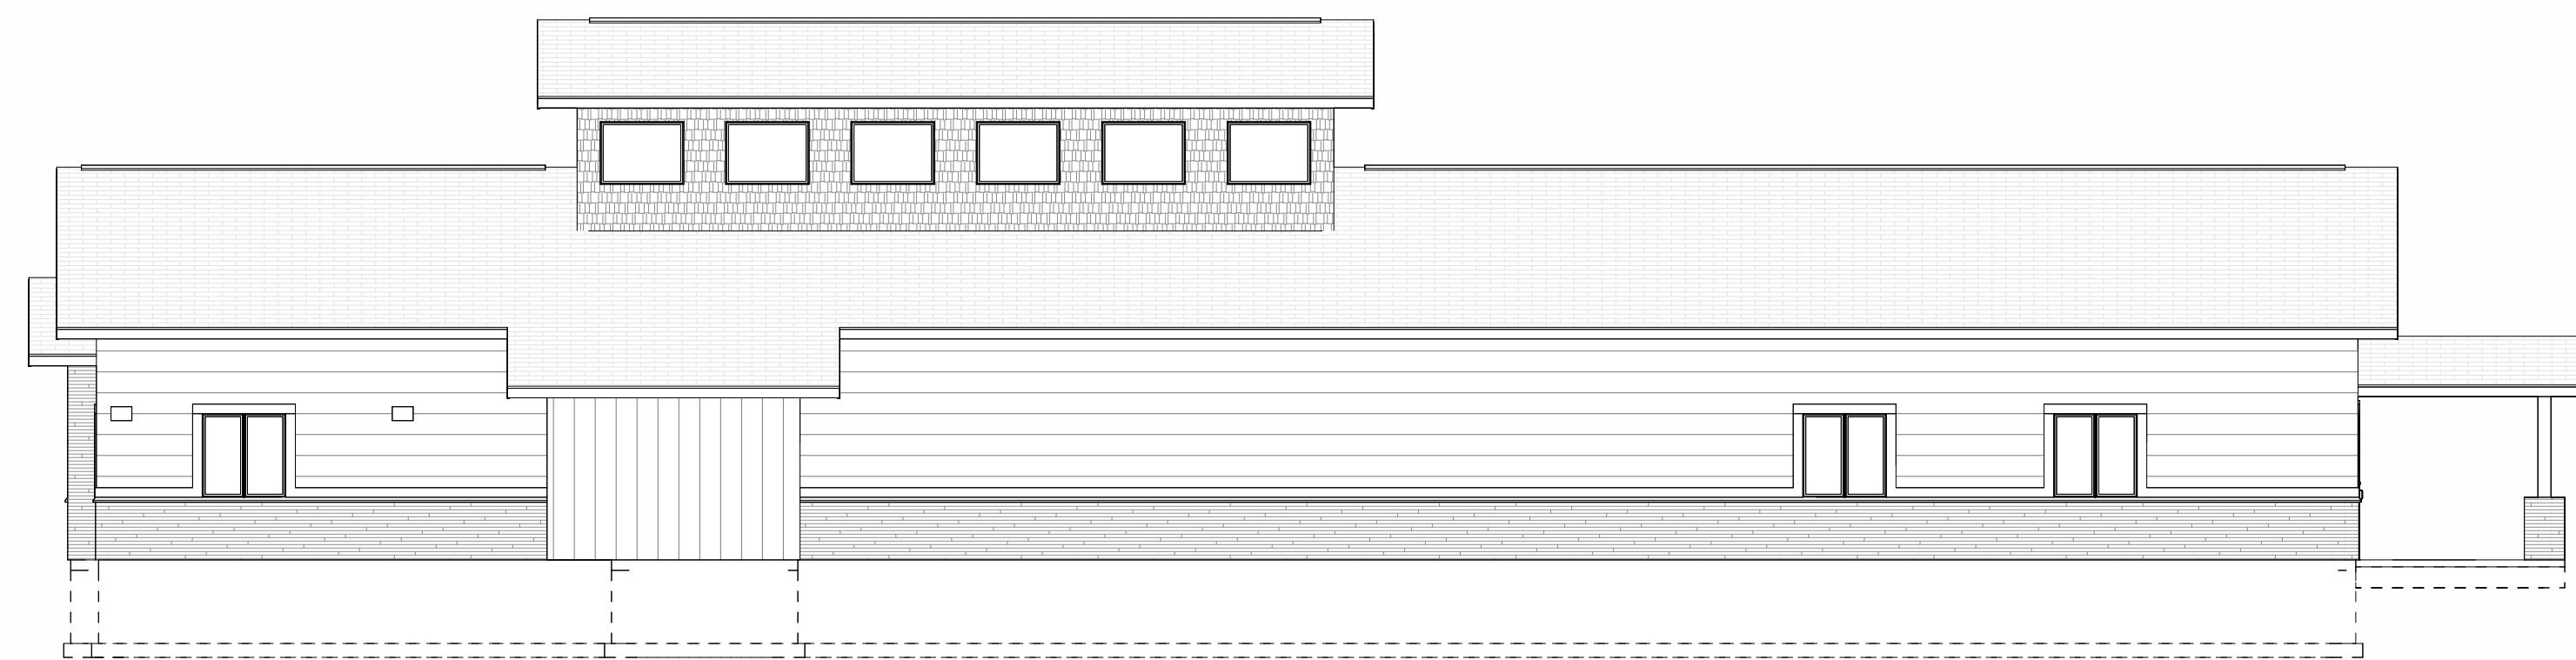

Westlund
www.WestlundAE.com
715-254-8757

Project Number: 24016

New Expansion to the

Forest Lodge Library

Cable, WI 54821

Drawn:
WAE

Rev:

Date:
06-24-25

Sheet:
1

Westlund
www.WestlundAE.com
715-254-8757

Project Number: 24016

New Expansion to the

Forest Lodge Library

Cable, WI 54821

Drawn:
WAE

Rev: